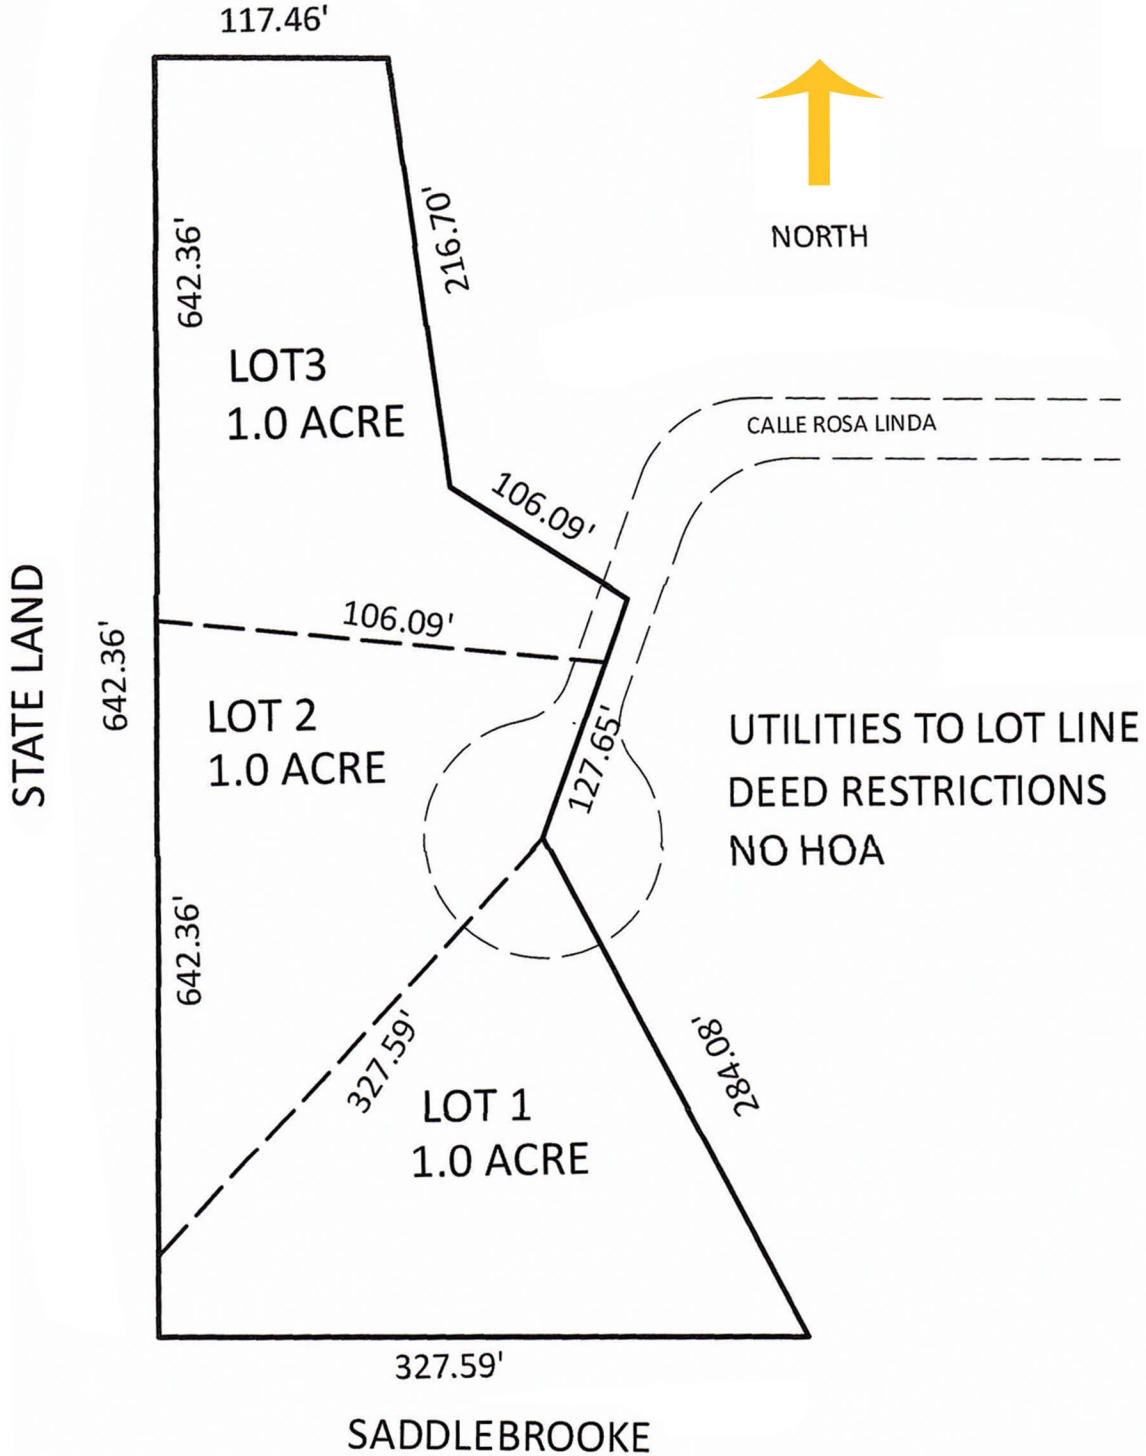

CALLE ROSA LINDA 1.0 ACRE LOTS

Stephen Woodall
REALTOR®, GRI, CNE, e-PRO
(520) 818-4504
Stephen@TeamWoodall.com